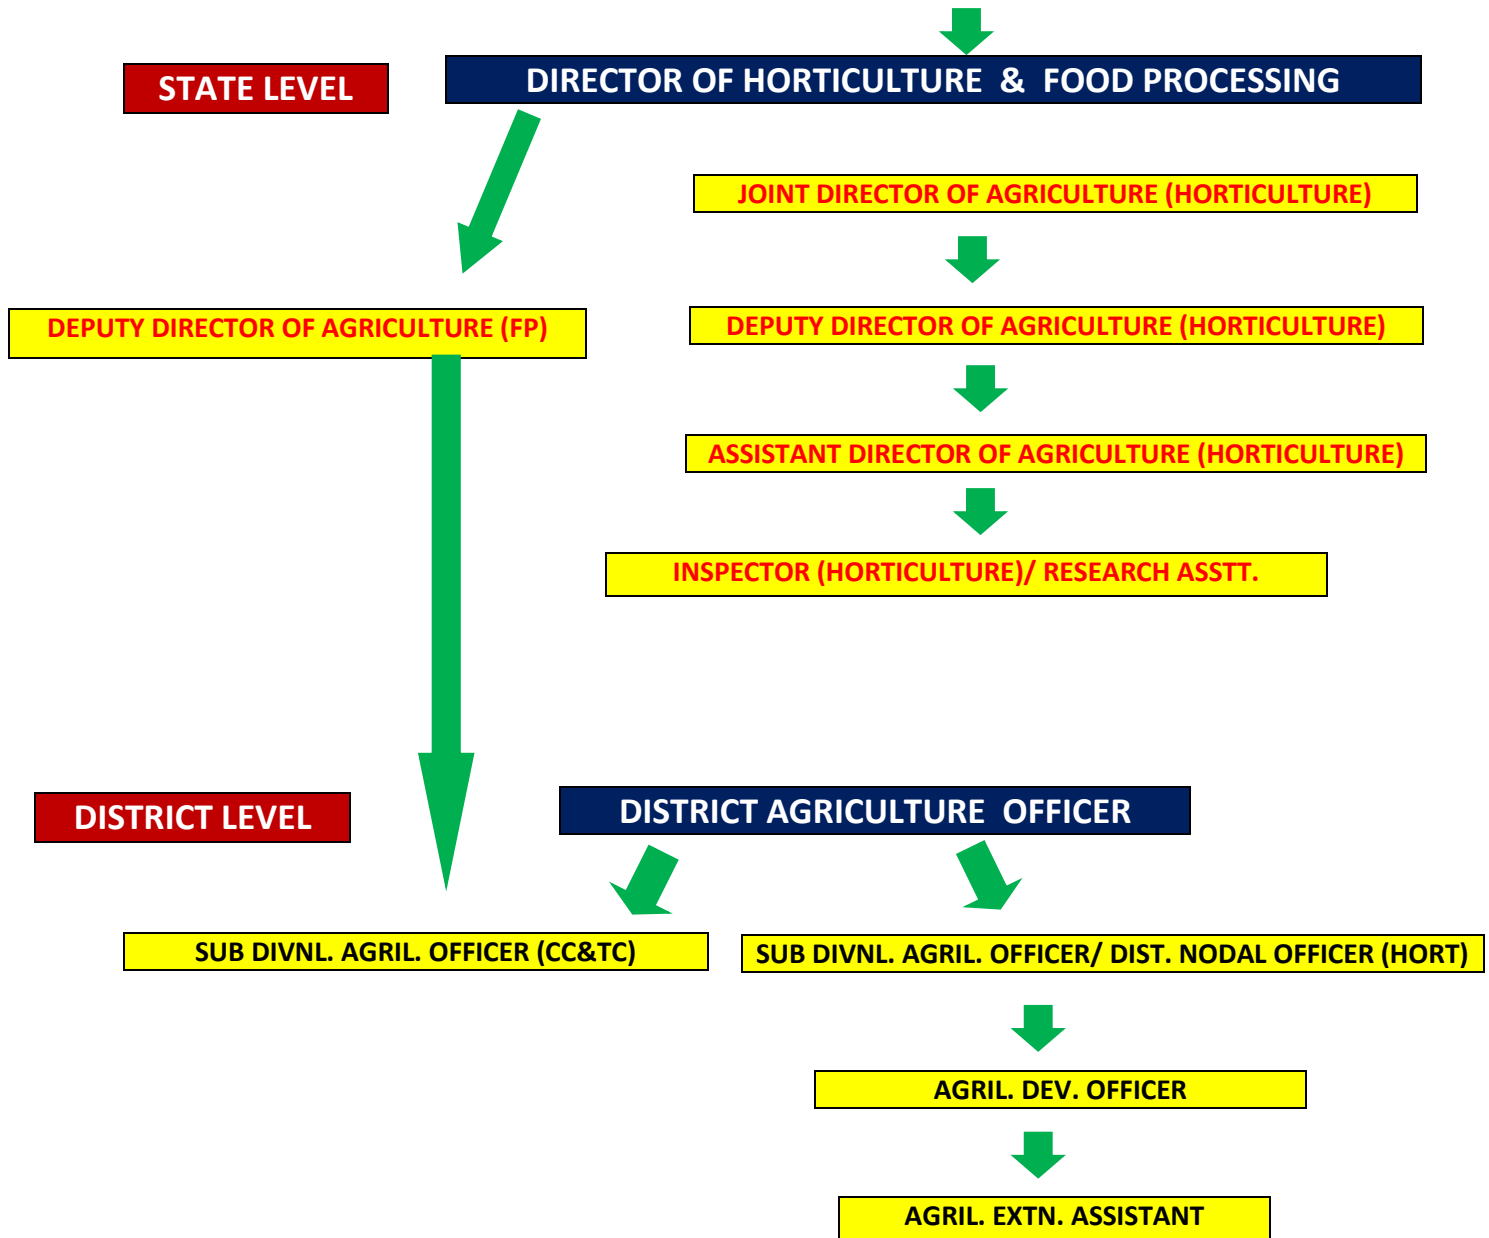

# ORGANIZATION STRUCTURE OF HORTICULTURE DEPARTMENT

Presently District level works are carried out by the District Agriculture Office with same field functionaries as of Agriculture Directorate.